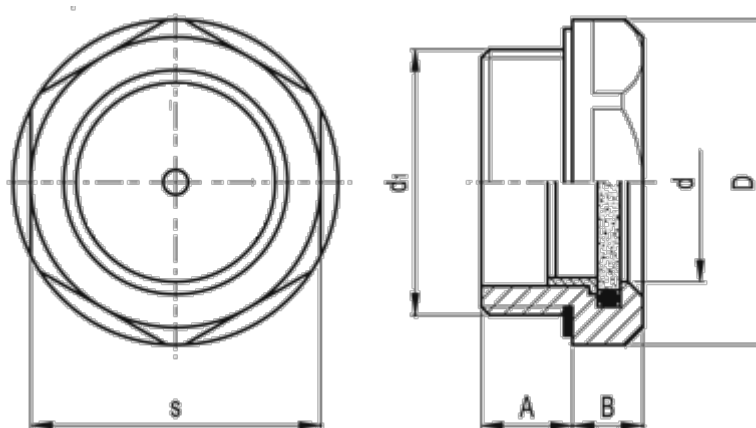

Data Sheet

Article number: 20673526

Description: E+G Oil level indicator
GN 743.3-14-G1/2-B

Measures

A = 8.5

B = 7.5

D = 26

d = 14

d1 = G 1/2

s = 23